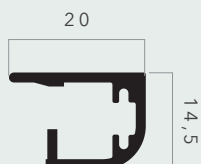

SP 4031/**

Profilo cornice "J" per interno

Profilé cadre "J" pour interne

Frame profile "J" for inside

Alluminio verniciato

Aluminium laqué

Painted aluminium

0,242 kg/ml