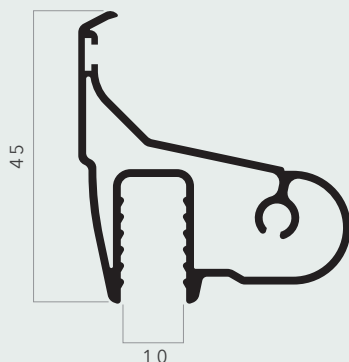

SP 4025/**

Profilo porta vetro
Profilé porte vitre
Glass profile

Design Caraibico
Design Caraibes
Design Caraibes

Alluminio verniciato
Aluminium laqué
Painted aluminium

0,670 kg/ml