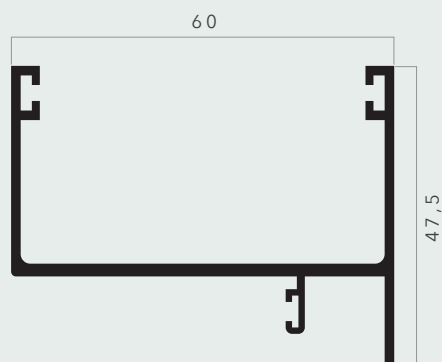

SP 4027/**

Montante
Profilé du montant
Upright profile

Design Caraibico
Design Caraibes
Design Caraibes

Alluminio verniciato
Aluminium laqué
Painted aluminium

0,748 kg/ml