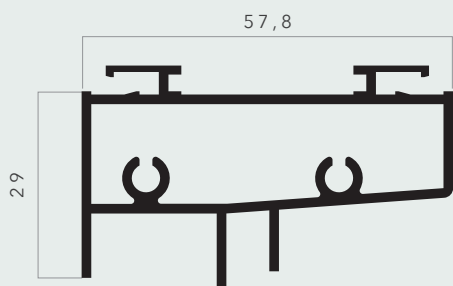

SP 4032/**

Profilo traversa superiore
Profilé traverse supérieure
Superior sleeper profile

Design Caraibico
Design Caraibes
Design Caraibes

Alluminio verniciato
Aluminium laqué
Painted aluminium

0,959 kg/ml