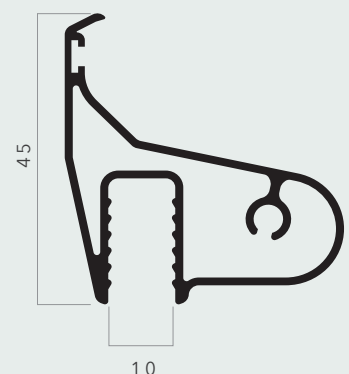

SP 4026/**

Profilo porta vetro
Profilé porte vitre
Glass profile

Design Caraibico
Design Caraibes
Design Caraibes

Alluminio verniciato
Aluminium laqué
Painted aluminium

0,670 kg/ml